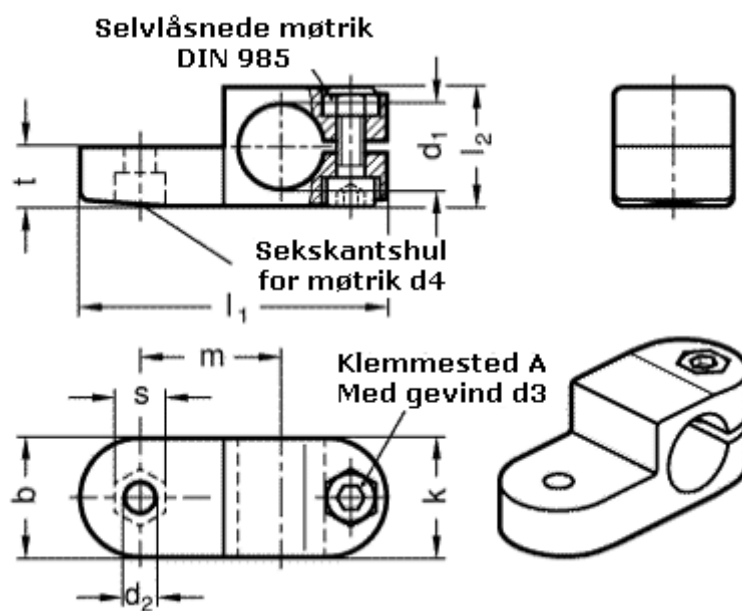

Article number: 20277B182BL

Description: E+G Swivel clamp connector
GN277-B18-2-BL

Measures

b = 25	m = 29.5
d1 = B18	s = 10
d2 = 6.5	t = 12.5
d3 = M 6	
d4 = M 6	
k = 25	
l1 = 64	
l2 = 25	